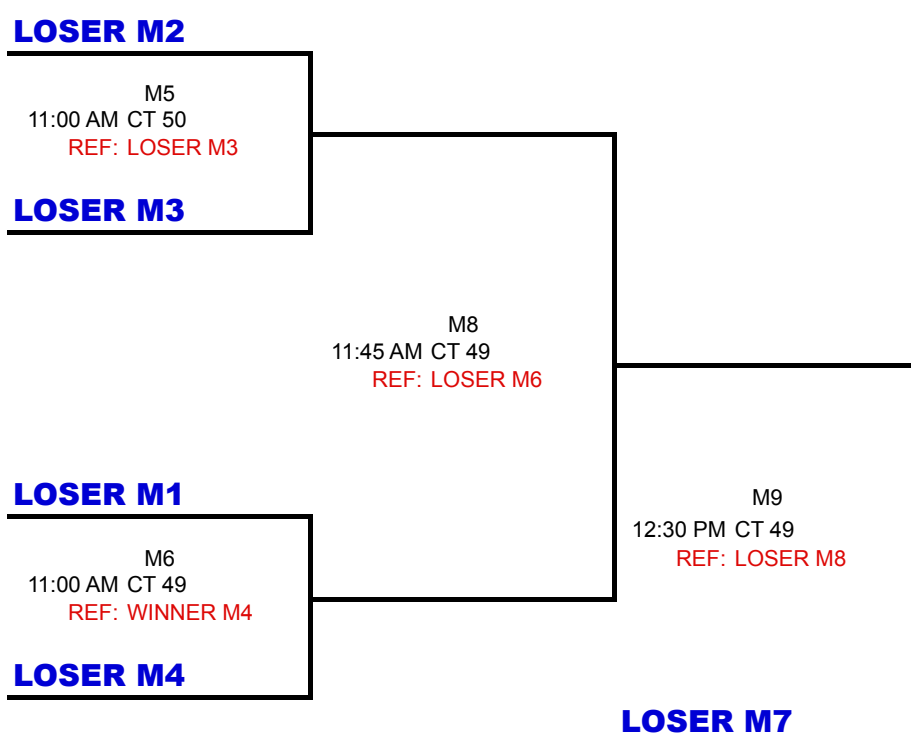

# DIVISION: MEN'S 5-on-5 BB

## 6 TEAM DOUBLE ELIMINATION BRACKET

WINNERS BRACKET - BEST OF 3, GAMES TO 25 PTS, SWITCH EVERY 10 PTS

CONSOLATION BRACKET - ONE GAME TO 25 PTS, SWITCH SIDES EVERY 10 PTS

### IMPORTANT NOTES:

(\*) If the loser of Match 10 has only lost one match, then a one (1) game match to 25 points will be played to determine the Champion  
 THE LOSING TEAM MUST REFEREE ON THEIR COURT UNLESS NOTED OTHERWISE

Winners bracket matches are 2 out of 3, first to sets to 25 points, 3rd set to 15 points (No Cap).

Constolation bracket matches are one sets to 25 points (No Cap).

Games to 25 points, switch sideds every 10 points. Games to 15 points, switch sides every 7 points