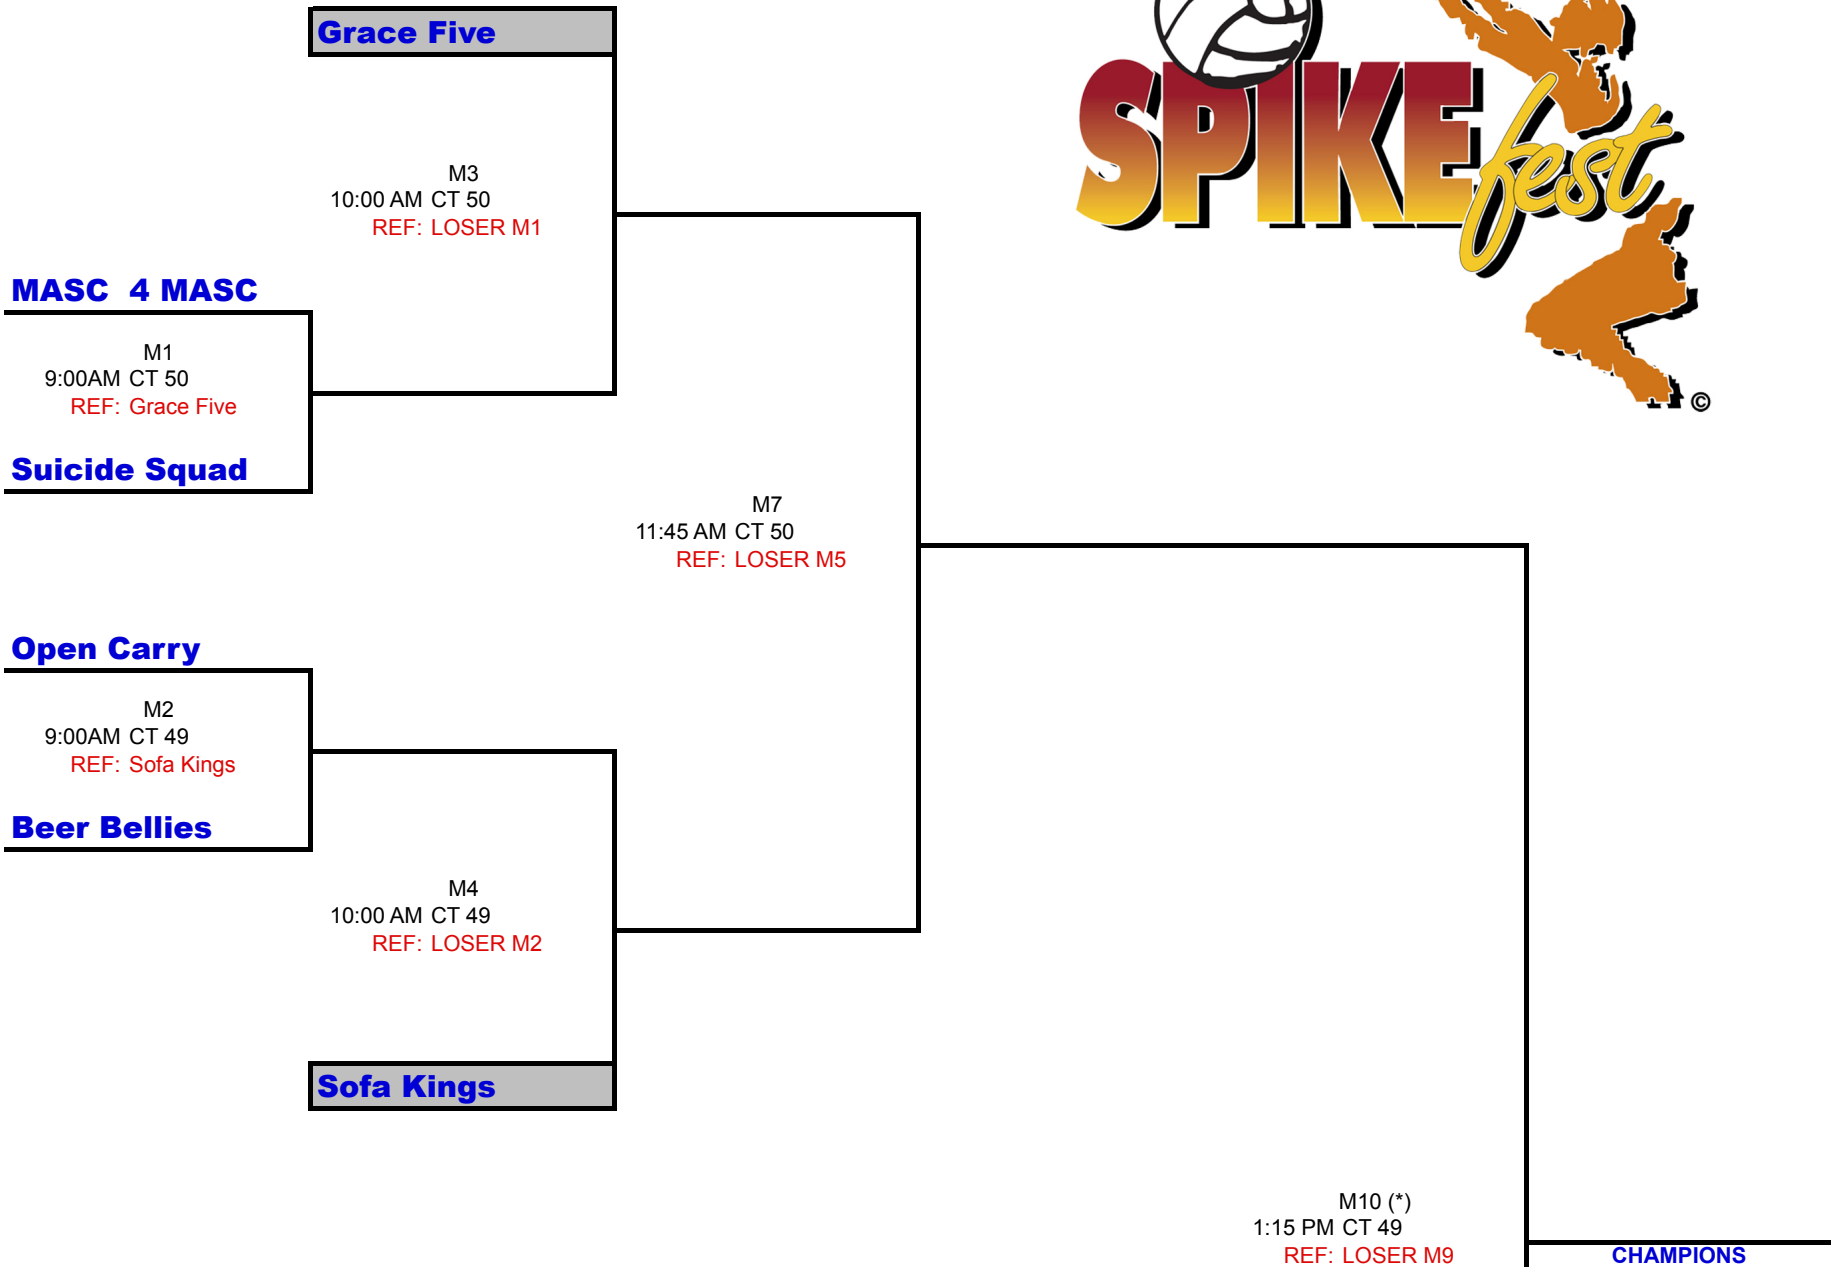

# DIVISION: MEN'S 5-on-5 BB

## 6 TEAM DOUBLE ELIMINATION BRACKET

WINNERS BRACKET - BEST OF 3, GAMES TO 25 PTS, SWITCH EVERY 10 PTS

CONSOLATION BRACKET - ONE GAME TO 25 PTS, SWITCH SIDES EVERY 10 PTS

### IMPORTANT NOTES:

(\*) If the loser of Match 10 has only lost one match, then a one (1) game match to 25 points will be played to determine the Champion  
 THE LOSING TEAM MUST REFEREE ON THEIR COURT UNLESS NOTED OTHERWISE

Winners bracket matches are 2 out of 3, first to sets to 25 points, 3rd set to 15 points (No Cap).

Constolation bracket matches are one sets to 25 points (No Cap).

Games to 25 points, switch sideds every 10 points. Games to 15 points, switch sides every 7 points